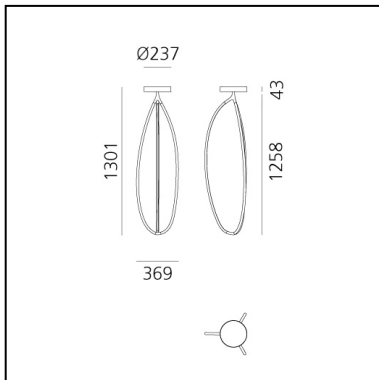

Arrival 130 ceiling - Brass - APP Compatible

Ludovica + Roberto
Palomba

IP20   Dimmerable: 

LUMINAIRE

- Watt: **48W**
- Delivered lumens output: **1618lm**
- CCT: **3000K**
- Efficiency: **35%**
- Efficacy: **33.71lm/W**
- CRI: **90**
- Dimmable Typology: **Push**

DESCRIPTION

Arrival is a complete lamp family with dynamic, flowing shapes that sculpt light with delicate, graphic lines. Branching out from a central joint, common to all the different versions, each model has three arms that form a soft, organic geometric shape through a profile that is both light and structure. Each element has a section that leaves the aluminium profile visible from the outside while generating a light-diffusing surface inside.

DIMENSIONS

- Width: **cm 36.9**
- Height: **cm 130.1**
- Base Width: **cm 4.3**
- Base Diameter: **cm 23.7**